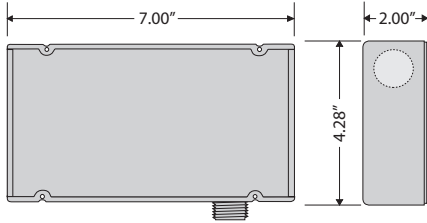

ENCLOSURES

PE6000 Series

Plastic Housing Series, NEMA 1, 0.75" NPT Nipple, 4.28" H x 7.00" W x 2.00" D

PE6000 SERIES ASSEMBLIES			
Model #	Enclosure	Plastic Snap Track	NEMA Type
PE6000	PE6000		NEMA 1
PE6010	PE6000	MT4-4 (4.00" W)	NEMA 1
PE6020	PE6000	MT212-6 (2.75" W)	NEMA 1
PE6000-N4	PE6000-N4		NEMA 4/4X
PE6010-N4	PE6000-N4	MT4-4 (4.00" W)	NEMA 4/4X
PE6020-N4	PE6000-N4	MT212-6 (2.75" W)	NEMA 4/4X

SPECIFICATIONS

- Cover Type:** Screw Down Cover
- Approvals:** UL Listed, C-UL, CE, RoHS
- Housing Rating:** UL Accepted for Use in Plenum, NEMA 1, Also available NEMA 4 / 4X

- Housing Detail:** See **Housing D** in housing guide for dimensions
- Origin:** Made of US and non-US parts

- Notes:**
 - Comes with transparent lid. To order with gray opaque lid, add "-GY" to end of model number.